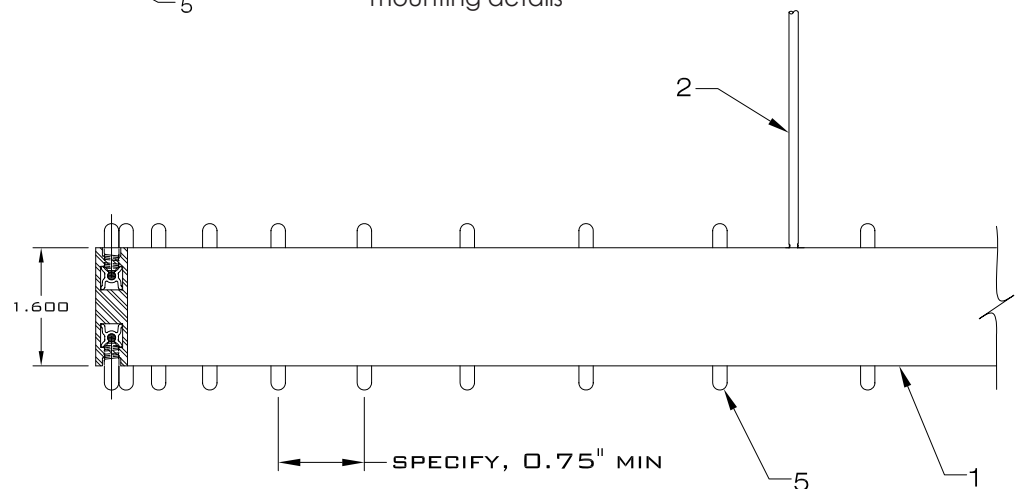

CIRCLUX

DECORATIVE PENDANT

FOR GYPSUM BOARD, WOOD OR STONE CEILINGS

LAMP LOCATION OPTIONS

FEED HANGER DETAIL

SECTION DETAIL

NOTES:

1. Extruded aluminum fixture
2. Mounting: 3 or 4 stems required
3. Extruded insulator
4. Copper conductor
5. Miniature screw base lamp (provided)
6. Feed hanger stem, 0.125" dia.
7. Stem mounting cover
8. Brass connecting block

BARLUX and CIRCLUX are two forms of a special decorative pendant fixture developed by the designer Edison Avery Price and produced on a custom basis by Nulux. An extremely slim profile in aluminum - seemingly too small to contain wiring connections - is suspended on thin metal rods, constituting a luminaire of simplicity and elegance with great affinity for architectural spaces.

The CIRCLUX is usually suspended by three or four stems, and is available in diameters up to 72 inches.

FEATURES:

- Slim profile: 1.60" high and 0.43" wide
- Manufactured of extruded and machined aluminum
- Miniature incandescent T1-3/4 0.96W screw base lamps supplied with fixture
- 0.125" mounting stem diameter, 96" max mounting stem length
- 2" diameter canopy plate, coplanar with ceiling surface
- Available in custom diameters and finishes
- Remote Q-Tran QT transformer (120/12V) supplied
- Layout drawing required to confirm specifications & mounting details

ORDERING MATRIX: CIRC- _ _ - _ _ _ _

Ceiling		Lamp Location	Fixture Dia.	Stem Length	Lamp Spacing	Paint Finish		
G	Gypsum board	T	Specify fixture diameter in inches, 72" max	Specify stem length in inches, 96" max	Spacing is diameter-dependent, to be confirmed by approval drawing. Note: 0.75" min for Top Only 0.75" min for Bottom Only 1.75" min for Top & Bottom	W	White	
W	Wood or Stone	B				Bottom only	B	Black
WT	Wood or Stone top access	TB				Top & Bottom	S	Silver
							C	Custom