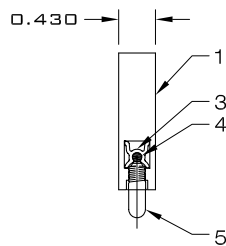

CIRCLUX

DECORATIVE PENDANT

FOR GYPSUM BOARD, WOOD OR STONE CEILINGS

LAMP LOCATION OPTIONS

FEED HANGER DETAIL

SECTION DETAIL

NOTES:

1. Extruded aluminum fixture
2. Mounting: 3 or 4 stems required
3. Extruded insulator
4. Copper conductor
5. Miniature screw base lamp (provided)
6. Feed hanger stem, 0.125" dia.
7. Stem mounting cover
8. Brass connecting block

The CIRCLUX is usually suspended by three or four stems, and is available in diameters up to 72 inches.

FEATURES:

- Slim profile: 1.60" high and 0.43" wide
- Manufactured of extruded and machined aluminum
- Miniature incandescent T1-3/4 0.96W screw base lamps supplied with fixture
- 0.125" mounting stem diameter, 96" max mounting stem length
- 2" diameter canopy plate, coplanar with ceiling surface
- Available in custom diameters and finishes
- Remote Q-Tran QT transformer (120/12V) supplied
- Layout drawing required to confirm specifications & mounting details

ORDERING MATRIX: CIRC- _ _ - _ _ _ _

Ceiling		Lamp Location	Fixture Dia.	Stem Length	Lamp Spacing	Paint Finish		
G	Gypsum board	T	Specify fixture diameter in inches, 72" max	Specify stem length in inches, 96" max	Spacing is diameter-dependent, to be confirmed by approval drawing. Note: 0.75" min for Top Only 0.75" min for Bottom Only 1.75" min for Top & Bottom	W	White	
W	Wood or Stone	B				Bottom only	B	Black
WT	Wood or Stone top access	TB				Top & Bottom	S	Silver
							C	Custom