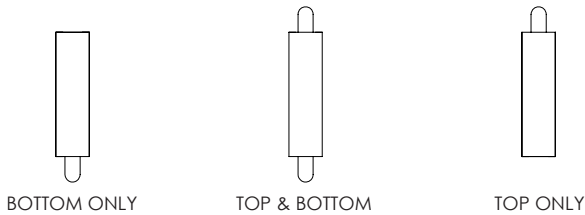

CIRCLUX

DECORATIVE PENDANT

FOR GYPSUM BOARD, WOOD OR STONE CEILINGS

LAMP LOCATION OPTIONS

FEED HANGER DETAIL

SECTION DETAIL

NOTES:

1. Extruded aluminum fixture
2. Mounting: 3 or 4 stems required
3. Extruded insulator
4. Copper conductor
5. Miniature screw base lamp (provided)
6. Feed hanger stem, 0.125" dia.
7. Stem mounting cover
8. Brass connecting block

BARLUX and CIRCLUX are two forms of a special decorative pendant fixture developed by the designer Edison Avery Price and produced on a custom basis by Nulux. An extremely slim profile in aluminum - seemingly too small to contain wiring connections - is suspended on thin metal rods, constituting a luminaire of simplicity and elegance with great affinity for architectural spaces.

The CIRCLUX is usually suspended by three or four stems, and is available in diameters up to 72 inches.

FEATURES:

- Slim profile: 1.60" high and 0.43" wide
- Manufactured of extruded and machined aluminum
- Miniature incandescent T1-3/4 0.96W screw base lamps supplied with fixture
- 0.125" mounting stem diameter, 96" max mounting stem length
- 2" diameter canopy plate, coplanar with ceiling surface
- Available in custom diameters and finishes
- Remote Q-Tran QT transformer (120/12V) supplied
- Layout drawing required to confirm specifications & mounting details

ORDERING MATRIX: CIRC- _ _ - _ _ _ _

Ceiling		Lamp Location	Fixture Dia.	Stem Length	Lamp Spacing	Paint Finish		
G	Gypsum board	T	Specify fixture diameter in inches, 72" max	Specify stem length in inches, 96" max	Spacing is diameter-dependent, to be confirmed by approval drawing. Note: 0.75" min for Top Only 0.75" min for Bottom Only 1.75" min for Top & Bottom	W	White	
W	Wood or Stone	B				Bottom only	B	Black
WT	Wood or Stone top access	TB				Top & Bottom	S	Silver
							C	Custom