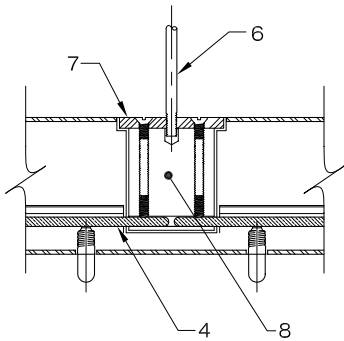

CIRCLUX

DECORATIVE PENDANT

FOR GYPSUM BOARD, WOOD OR STONE CEILINGS

LAMP LOCATION OPTIONS

FEED HANGER DETAIL

SECTION DETAIL

NOTES:

1. Extruded aluminum fixture
2. Mounting: 3 or 4 stems required
3. Extruded insulator
4. Copper conductor
5. Miniature screw base lamp (provided)
6. Feed hanger stem, 0.125" dia.
7. Stem mounting cover
8. Brass connecting block

BARLUX and CIRCLUX are two forms of a special decorative pendant fixture developed by the designer Edison Avery Price and produced on a custom basis by Nulux. An extremely slim profile in aluminum - seemingly too small to contain wiring connections - is suspended on thin metal rods, constituting a luminaire of simplicity and elegance with great affinity for architectural spaces.

The CIRCLUX is usually suspended by three or four stems, and is available in diameters up to 72 inches.

FEATURES:

- Slim profile: 1.60" high and 0.43" wide
- Manufactured of extruded and machined aluminum
- Miniature incandescent T1-3/4 0.96W screw base lamps supplied with fixture
- 0.125" mounting stem diameter, 96" max mounting stem length
- 2" diameter canopy plate, coplanar with ceiling surface
- Available in custom diameters and finishes
- Remote Q-Tran QT transformer (120/12V) supplied
- Layout drawing required to confirm specifications & mounting details

ORDERING MATRIX: CIRC- _ _ - _ _ _ _

Ceiling		Lamp Location	Fixture Dia.	Stem Length	Lamp Spacing	Paint Finish		
G	Gypsum board	T	Specify fixture diameter in inches, 72" max	Specify stem length in inches, 96" max	Spacing is diameter-dependent, to be confirmed by approval drawing. Note: 0.75" min for Top Only 0.75" min for Bottom Only 1.75" min for Top & Bottom	W	White	
W	Wood or Stone	B				Bottom only	B	Black
WT	Wood or Stone top access	TB				Top & Bottom	S	Silver
							C	Custom